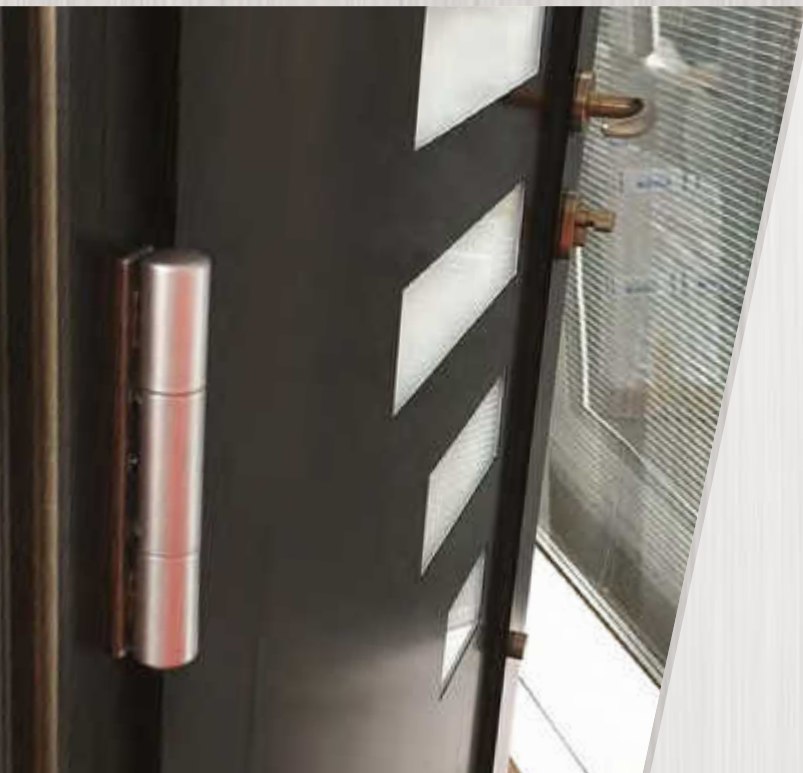

A thermally efficient range of doors ideally suited to the residential, light commercial & social housing markets.

The Hallmark collection of Aluminium Doors are manufactured to provide high performance solutions for today's specification demands. Utilising SMART Alitherm aesthetic 70mm Ovolo profile, they deliver superior thermal performance and great looks.