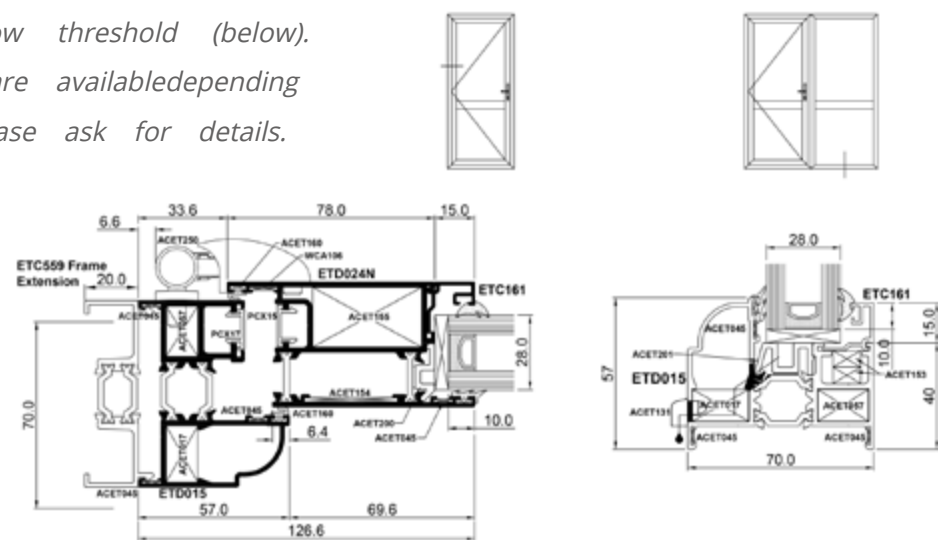

DOOR PERFORMANCE

A general arrangement detailing the Smart Alitherm door outer profile and low threshold (below). Shash profile illustrations are available depending on opening requirements. Please ask for details.