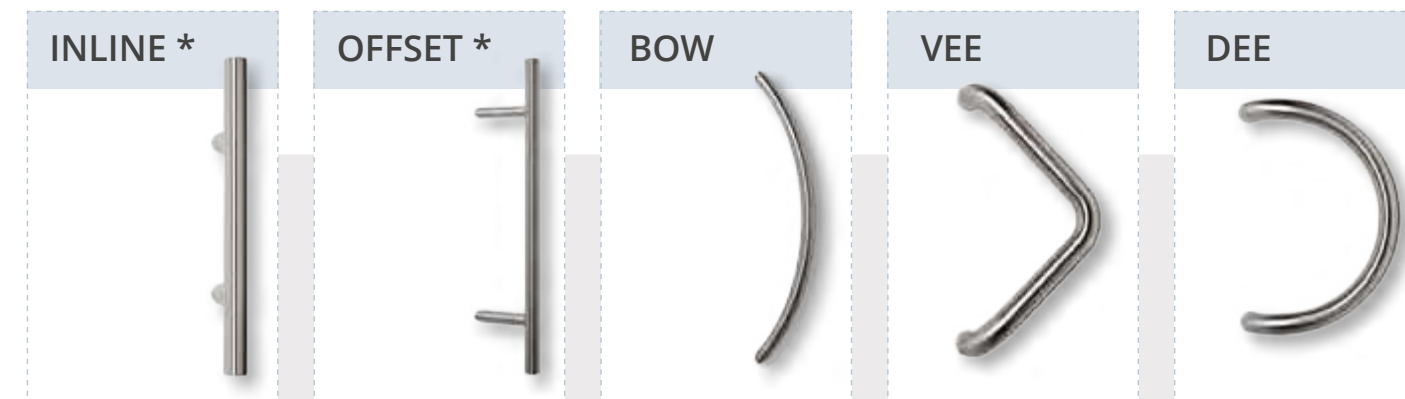

DESIGNED SECURE

KEYWIND LOCK

Hallmark's **Aluminium Collection** of doors are fitted with **WINKHAUS AV2** multi-point lock mechanisms as standard (a Winkhaus keywind lock option is also available if required).

Used with the stainless steel bar handles shown opposite, the keywind lock has the cylinder positioned at mid-door height. The lock is operated from the outside using the entry key with a keywind operation and from the inside with a keywind or thumb-turn operation.

DOOR PERFORMANCE

A general arrangement detailing the Smart Alitherm door outer profile and low threshold (below). Shash profile illustrations are available depending on opening requirements. Please ask for details.

DESIGN CONSCIOUS

Brushed Stainless Steel Bar Handles have been chosen to complete the look of the Hallmark Aluminium Collection creating a beautifully contemporary entrance door.

* Inline & off-set bar handles are available in 400mm, 600mm, 800mm, 1000mm, 1200mm, 1400mm and 1600mm heights. Bow Handle Size: 500mm (cc) Dee Handle Size: 300mm (cc) Vee Handle Size: 300mm (cc) cc = fixing centre/centre.