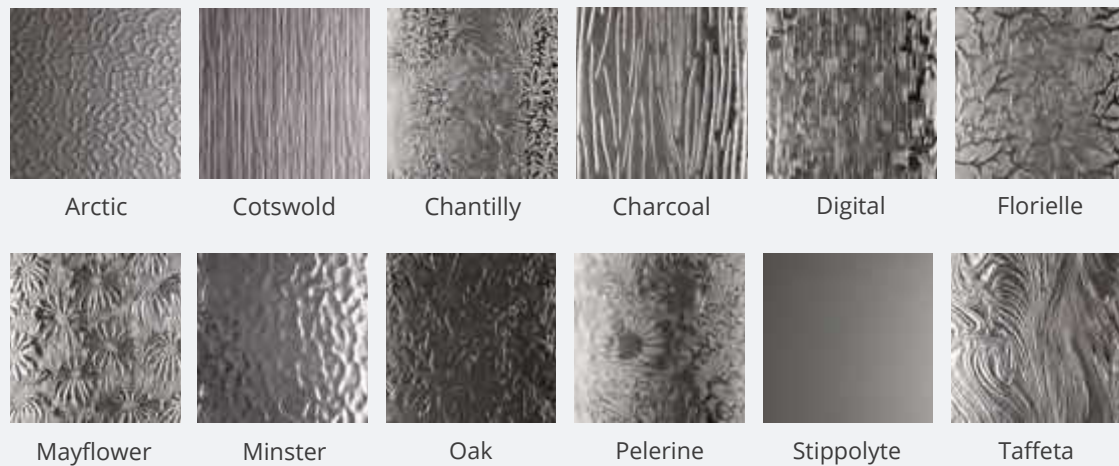

Purple

Black

FINISHING TRIMS

Stainless steel glass surround trims are available on most door designs and can be added to the inside and outside door panel faces, accentuating the glass and door design with a crisp, clean and contemporary finish.

AUTRANS 2

*Platinum Grey (RAL 7036) door and frame.
600mm stainless steel off-set bar handle.
Shown with stainless steel glazing trims.*

AVORIAZ 1

*Iron Grey (RAL 7011) door and standard white frame.
600mm stainless Steel off-set bar handle.
Shown with stainless steel glazing trims.*

BACKING GLASS

A range of toughened Pilkington backing glass textures are available to choose from when specifying glass for your door.

Sandblasted Tahoe Fusion tiles available with either Red, Green, Purple or Black bevels.